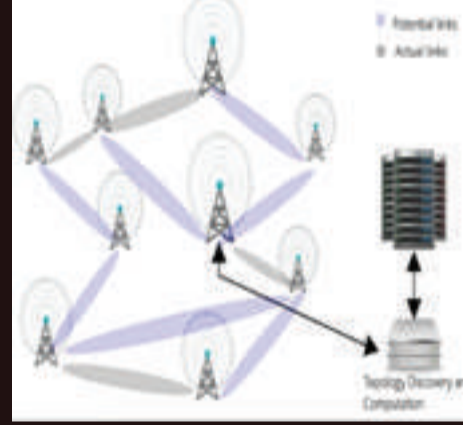

**Featured Article: Getting WiFi Offload to Work**

With the ubiquity of smartphones, Wi-Fi has made impressive strides to emerge as the transmission technology of choice for Internet data. In the 2014 issue of The Economist it is reported that 40% of Internet mobile traffic is carried on Wi-fi. Here's an article that discusses the commercial and technical advantages of using automatic cellular WiFi offload. It includes addressable problems of Wi-fi offload (viz. finding good service, security of access and seamless offload). The article concludes with HSC's service offerings and value proposition in addressing these problems.

[READ MORE](#)

**SDN for mmWave Integrated 5G Networks - Making a Case**

Given the continuous demand for spectrum and the recent progresses in mmIC fabrication technology, we can expect to see mmWave migrate from the existing point to point backhaul links to a more dynamic role; fronthaul and eventually the access network. SDN is also deployed in terrestrial networks, providing great flexibility and significant enhancements in security. In this paper, we present scenarios depicting applicability of SDN principles in the RAN along with the challenges of SDN for wireless networks.

[READ MORE](#)

**Improving Cell-edge Performance For Next Generation Networks**

The 5th generation cellular networks have set an explicit target to improve the performance of cell-edge users. This is widely acknowledged in the industry as being a challenge. This article discusses the existing mechanisms for cell-edge performance improvement such as Adaptive Channel Management, Network Node Cooperation, making use of small cells, harnessing co-ordinated multipoint and dynamic beamforming.