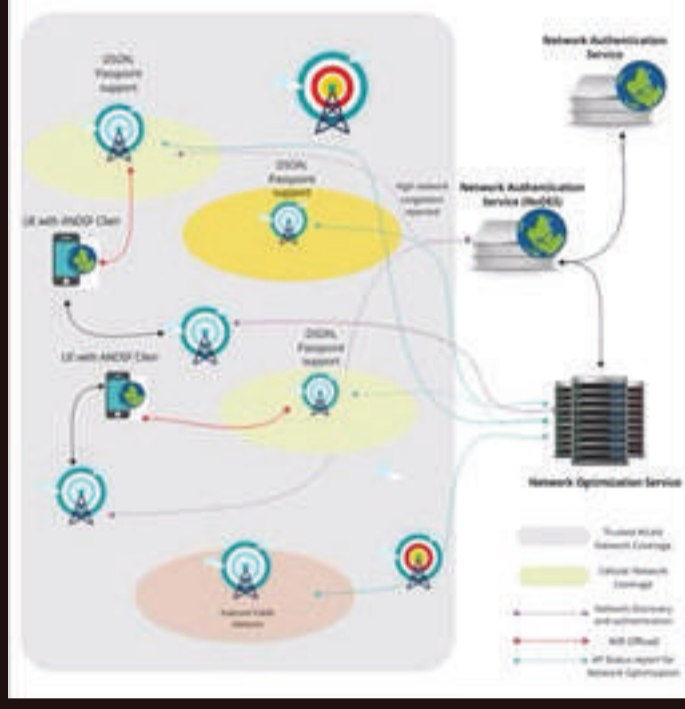

**Featured Article: Getting WiFi Offload to Work**

With the ubiquity of smartphones, Wi-Fi has made impressive strides to emerge as the transmission technology of choice for Internet data. In the 2014 issue of The Economist it is reported that 40% of Internet mobile traffic is carried on Wi-fi. Here's an article that discusses the commercial and technical advantages of using automatic cellular WiFi offload. It includes addressable problems of Wi-fi offload (viz. finding good service, security of access and seamless offload). The article concludes with HSC's service offerings and value proposition in addressing these problems.

[READ MORE](#)

**SDN for mmWave Integrated 5G Networks - Making a Case**

Given the continuous demand for spectrum and the recent progresses in mmIC fabrication technology, we can expect to see mmWave migrate from the existing point to point backhaul links to a more dynamic role; fronthaul and eventually the access network. SDN is also deployed in terrestrial networks, providing great flexibility and significant enhancements in security. In this paper, we present scenarios depicting applicability of SDN principles in the RAN along with the challenges of SDN for wireless networks.

[READ MORE](#)

**Positioning techniques for mobile devices in LTE**

Positioning is the process of determining the geographical location of a device such as a mobile phone, laptop or tablet computer, a personal digital assistant (PDA), or navigation or tracking equipment. Positioning technologies are gaining importance every day in mobile systems, demanding enhancements on accuracy, availability, and reliability. Applications using highly accurate wireless-device positioning are constantly being developed and enhanced.